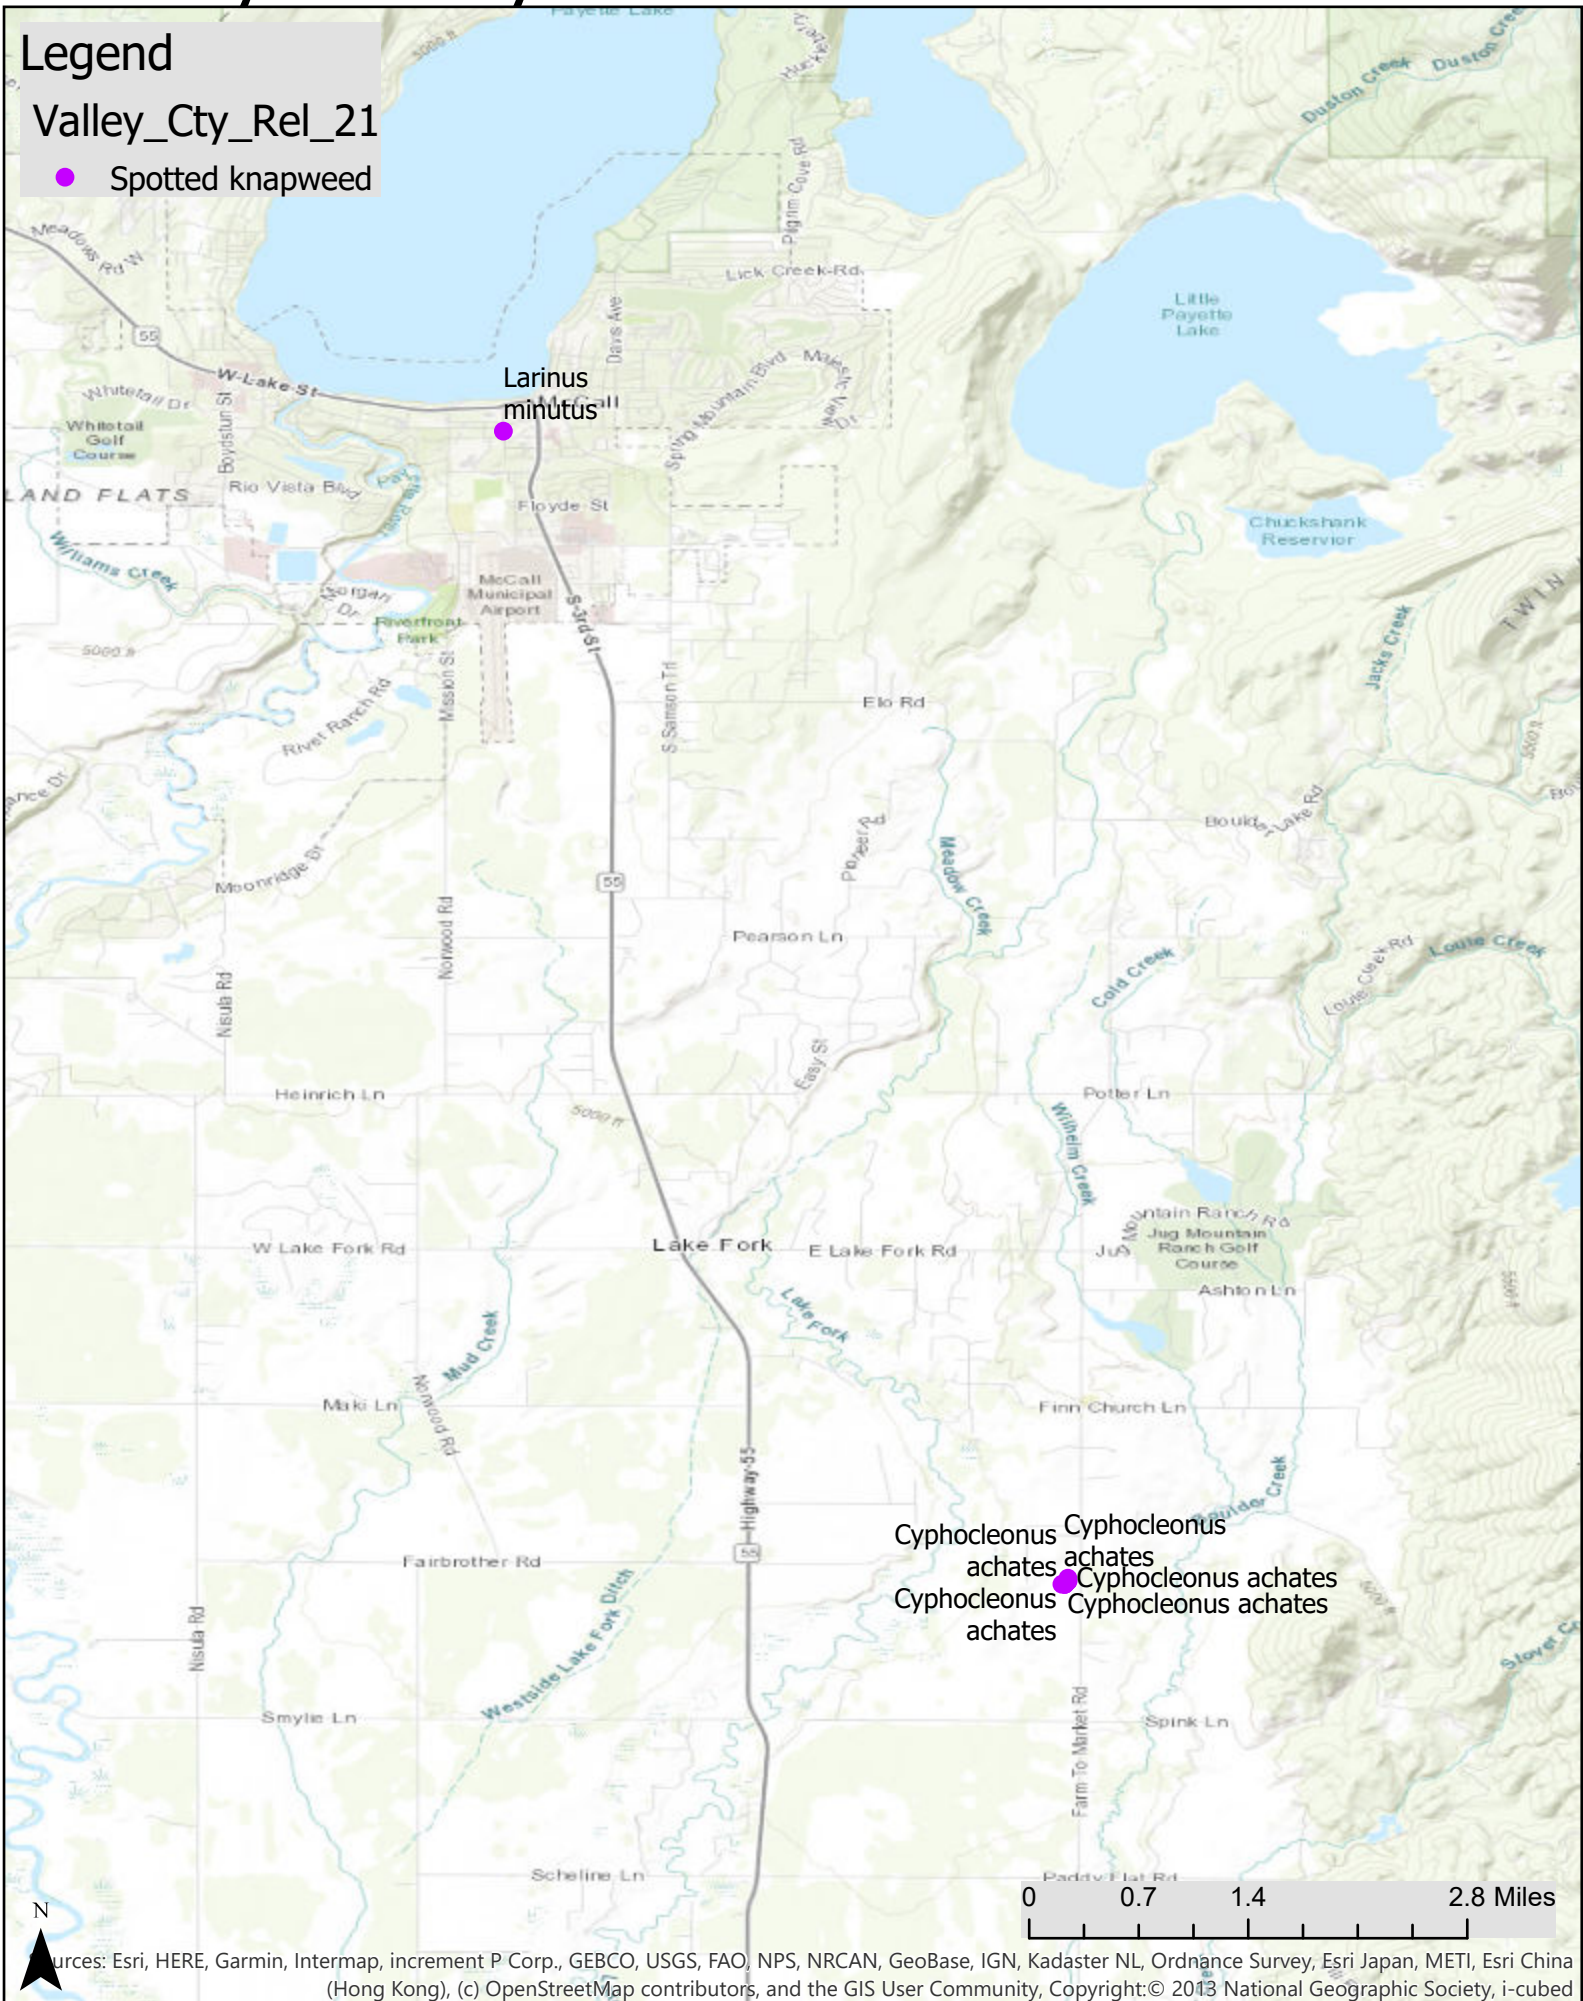

Valley County Bio Control Releases 2021

Legend

Valley_Cty_Rel_21

● Spotted knapweed

Larinus minutus

Cyphocleonus achates
Cyphocleonus achates
Cyphocleonus achates
Cyphocleonus achates

Sources: Esri, HERE, Garmin, Intermap, increment P Corp., GEBCO, USGS, FAO, NPS, NRCAN, GeoBase, IGN, Kadaster NL, Ordnance Survey, Esri Japan, METI, Esri China (Hong Kong), (c) OpenStreetMap contributors, and the GIS User Community, Copyright:© 2013 National Geographic Society, i-cubed